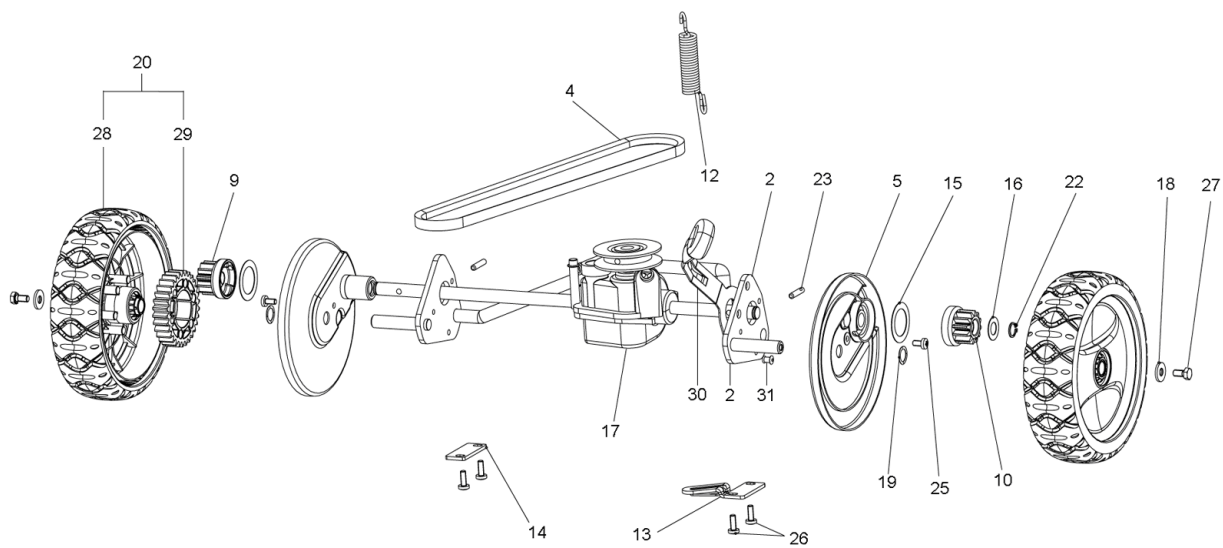

Drawing REAR AXLE AND TRANSMISSION

---

---

Reference	Qty	Item number	Description
2	1	P3060551ZB	REAR AXLE
4	1	P3010082	BELT
5	2	P2020568	WHEEL COVER
9	1	P3050097	CROWN GEAR
10	1	P3050098	CROWN GEAR
12	1	P3020141ZB	SPRING
13	1	P4011225ZB	PLATE
14	1	P4011226ZB	PLATE
15	2	P1020164	SPACER
16	2	1020020A1	SPACER
17	1	P2090082	GEARBOX ASSY
18	2	1020007A1	WASHER
19	2	P1020179	WASHER
20	2	P2080030	WHEEL ASSY
22	1	1070001A1	CIRCLIP
23	2	P1080026	PIN
25	2	P1010494ZB	SCREW
26	4	P1010330	SCREW
27	2	1010018A1	SCREW
28	2	P2080029	WHEEL
29	2	P2020580	GEAR
30	1	P3060603	HEIGHT OF CUT ADJ. LEVER
31	1	P1020203	RIVET